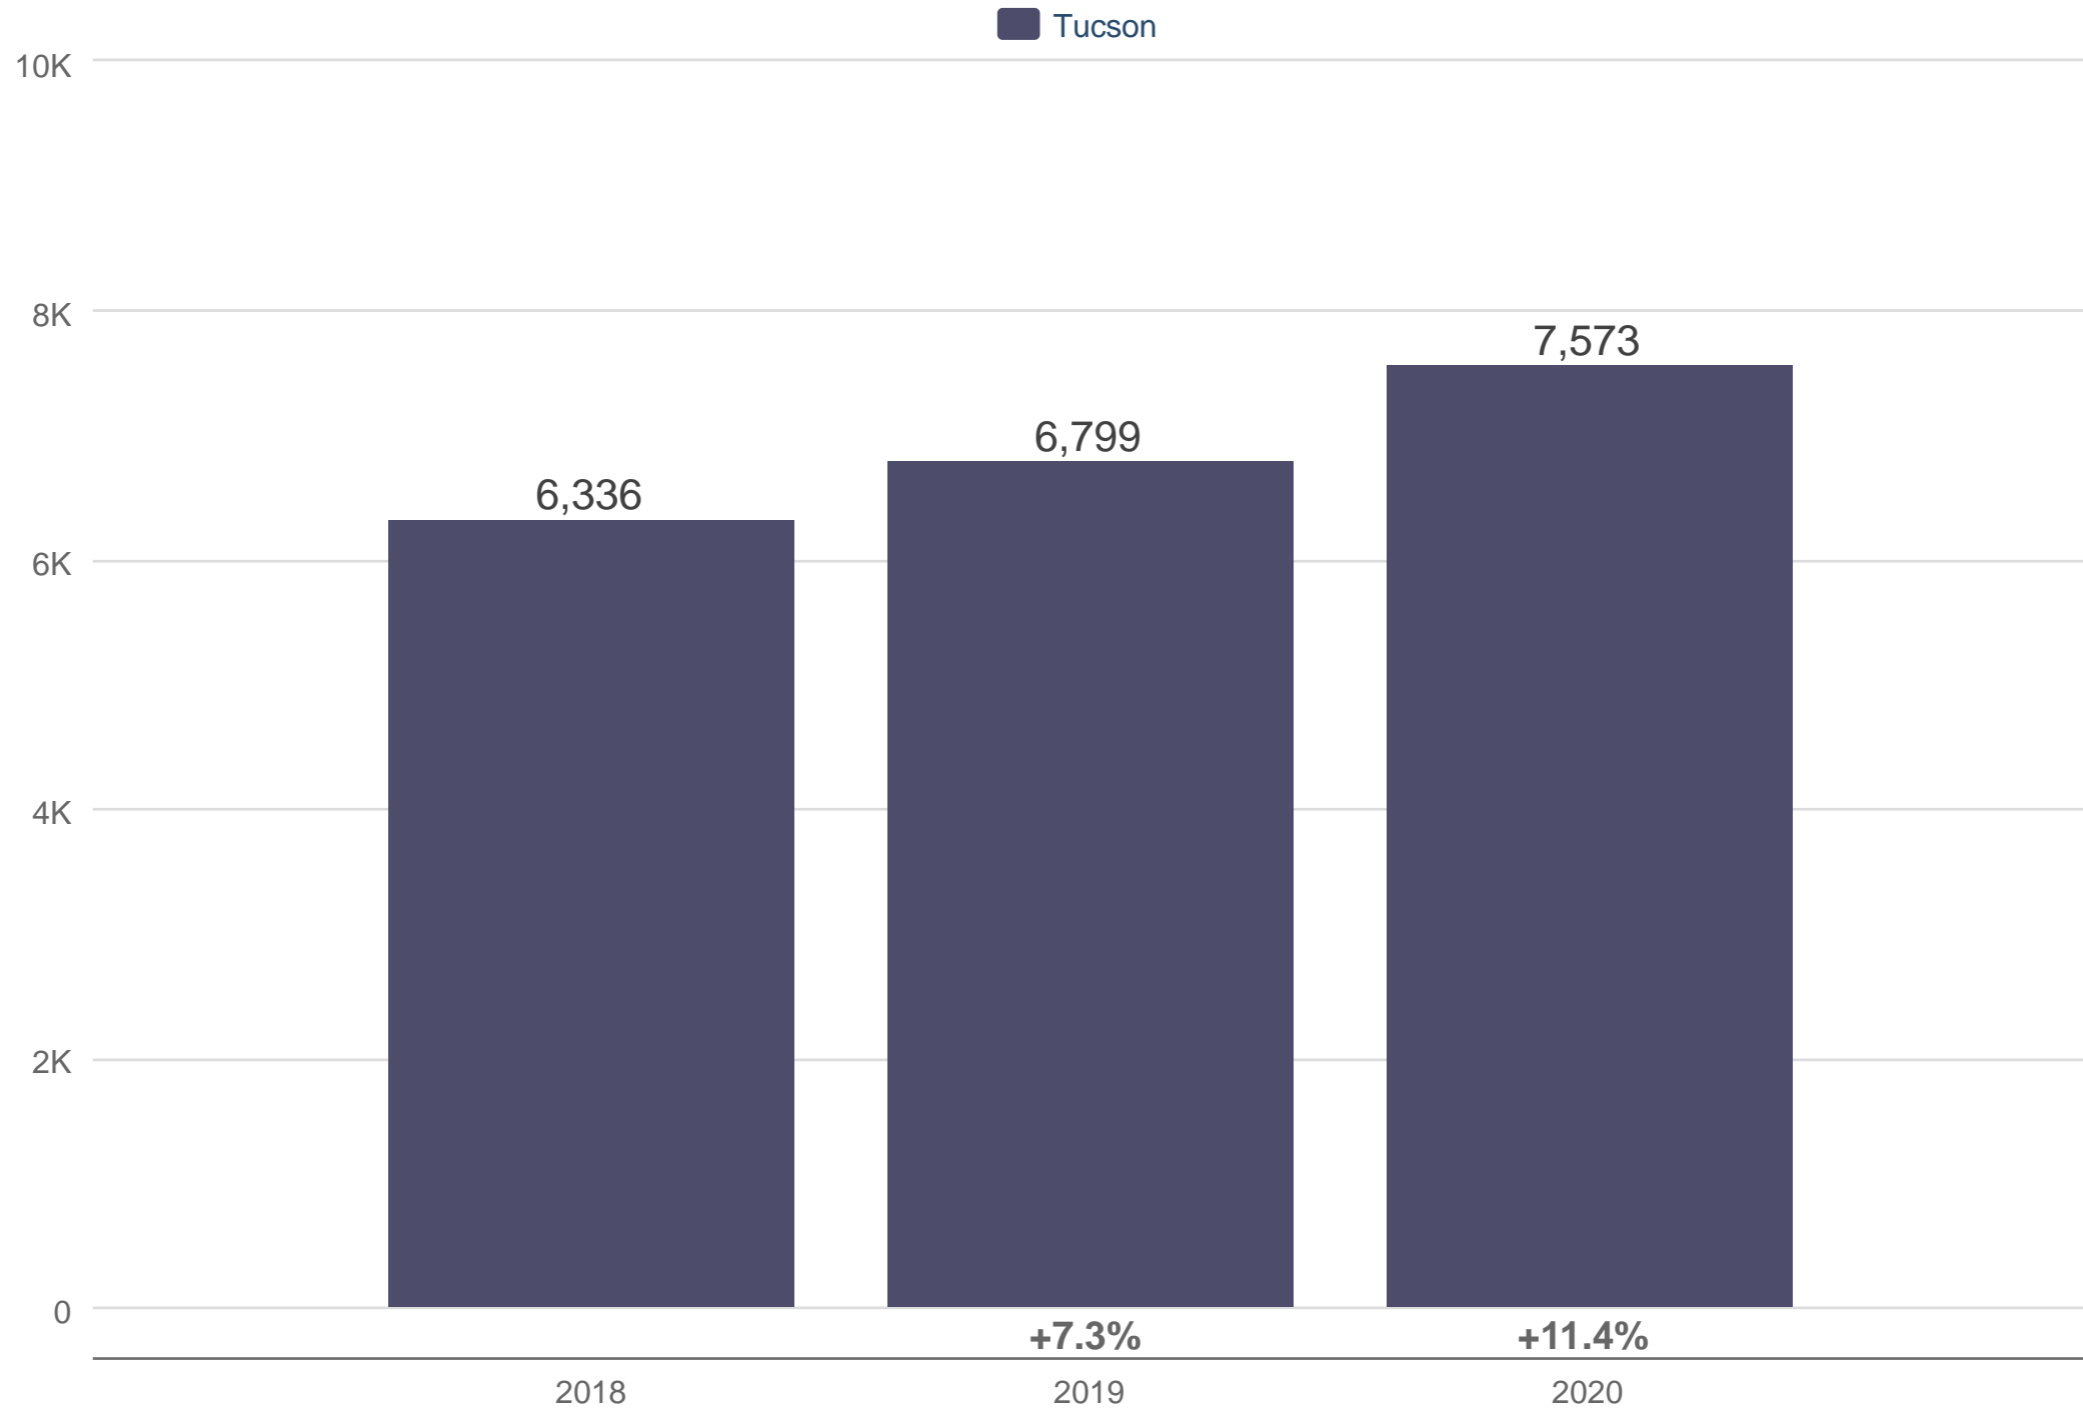

December Closed Sales

Tucson

Each data point is six months of activity. Data is from January 16, 2021.

All data from Multiple Listing Service of Southern Arizona. InfoSparks © 2021 ShowingTime.