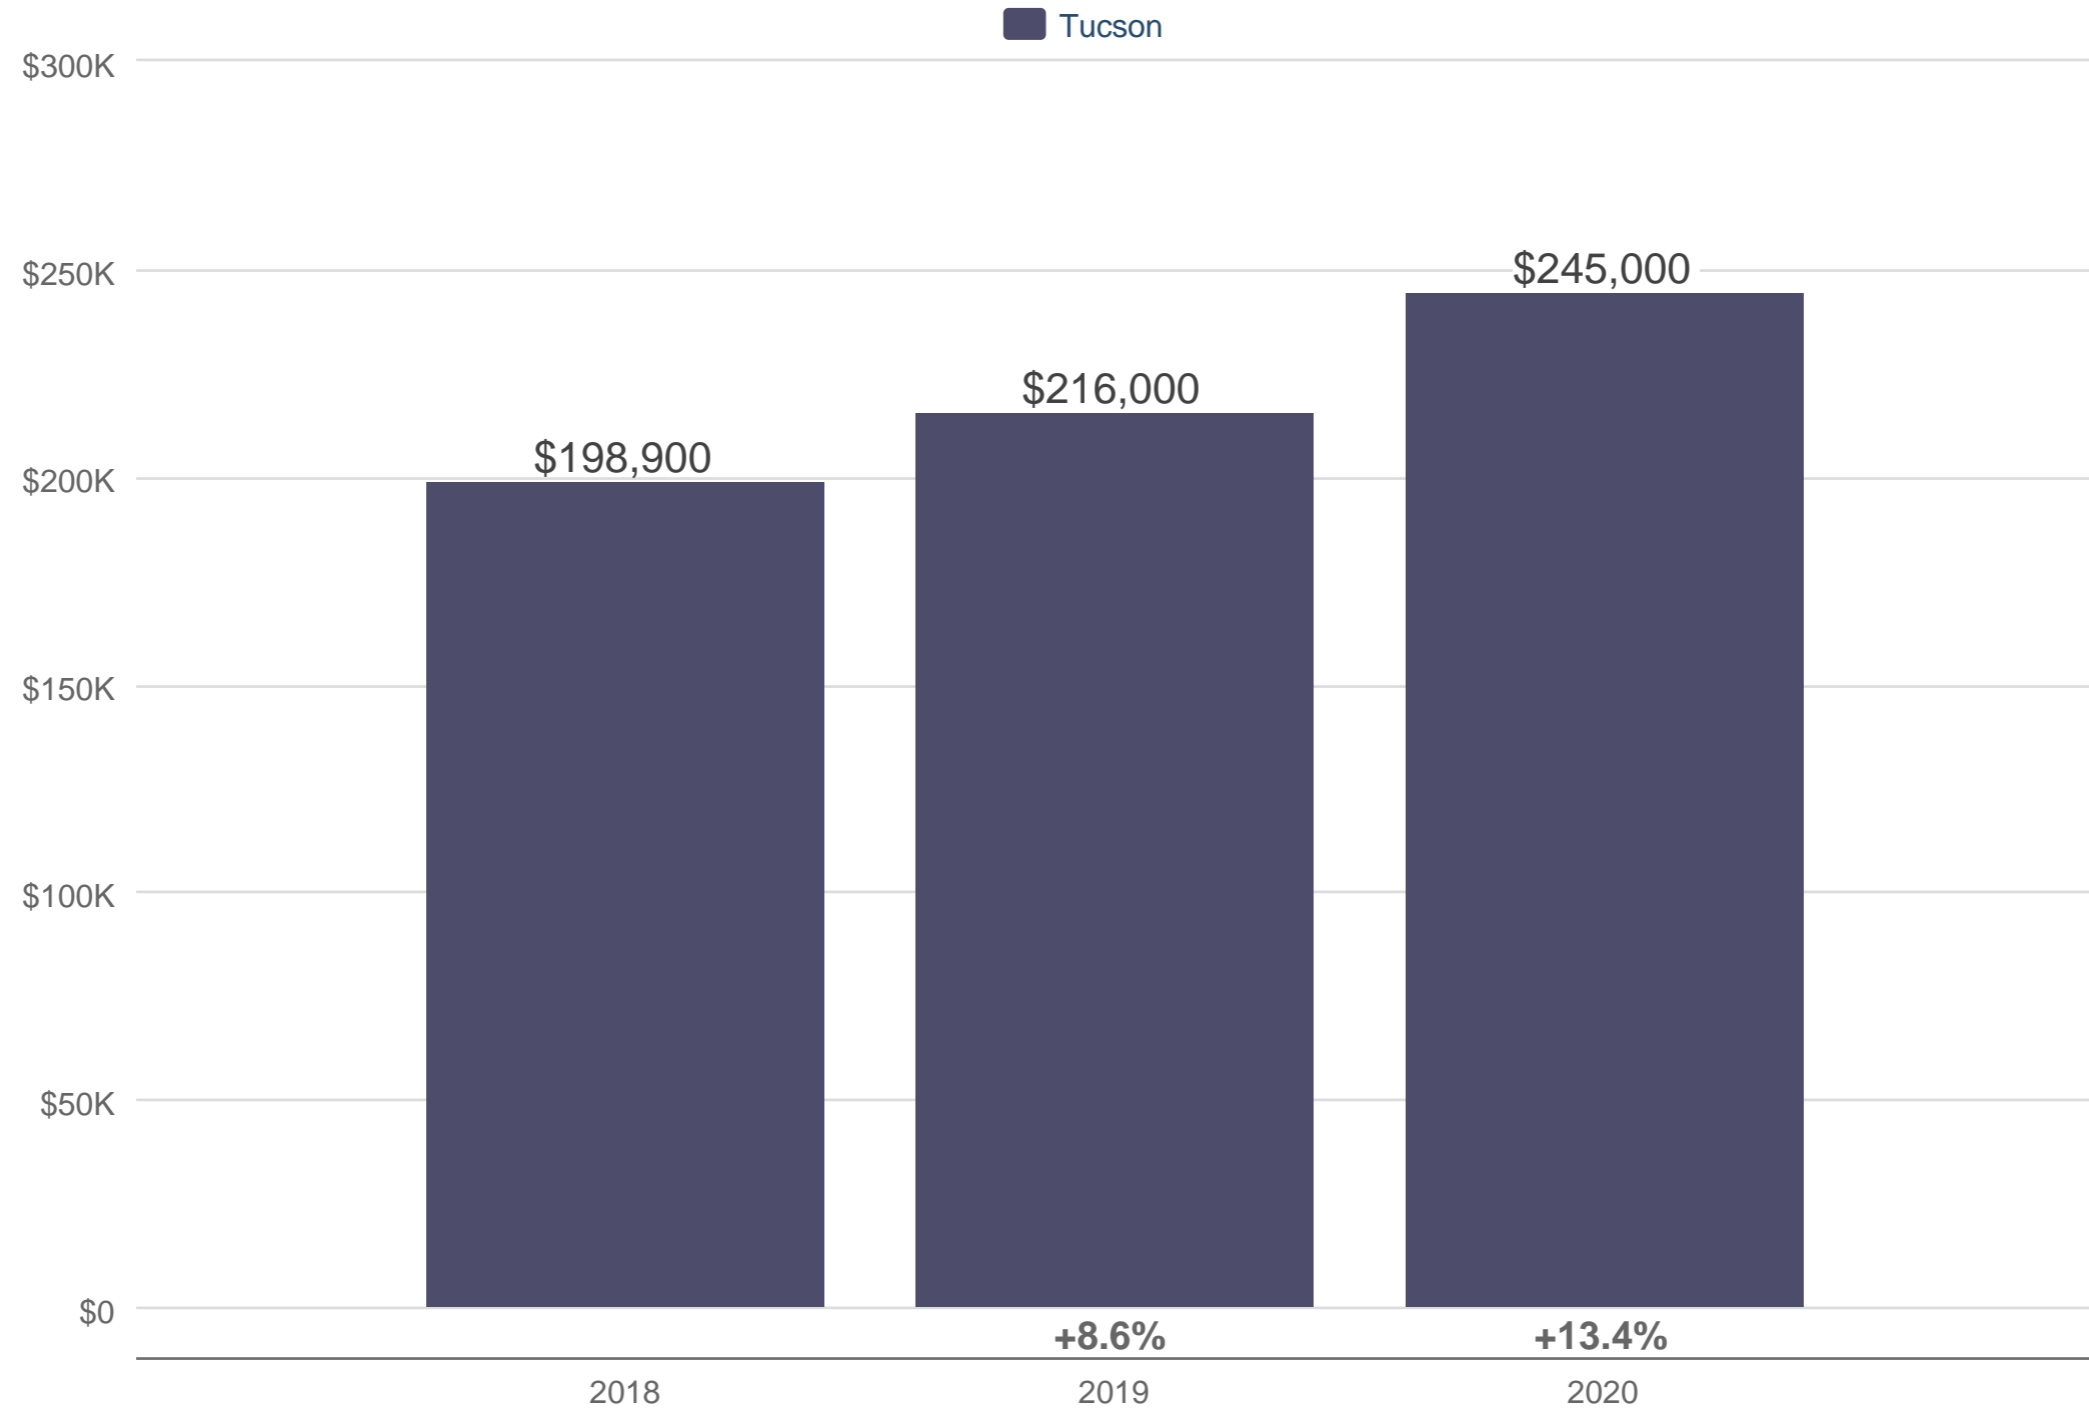

December Median Sales Price

Tucson

Each data point is six months of activity. Data is from January 16, 2021.

All data from Multiple Listing Service of Southern Arizona. InfoSparks © 2021 ShowingTime.