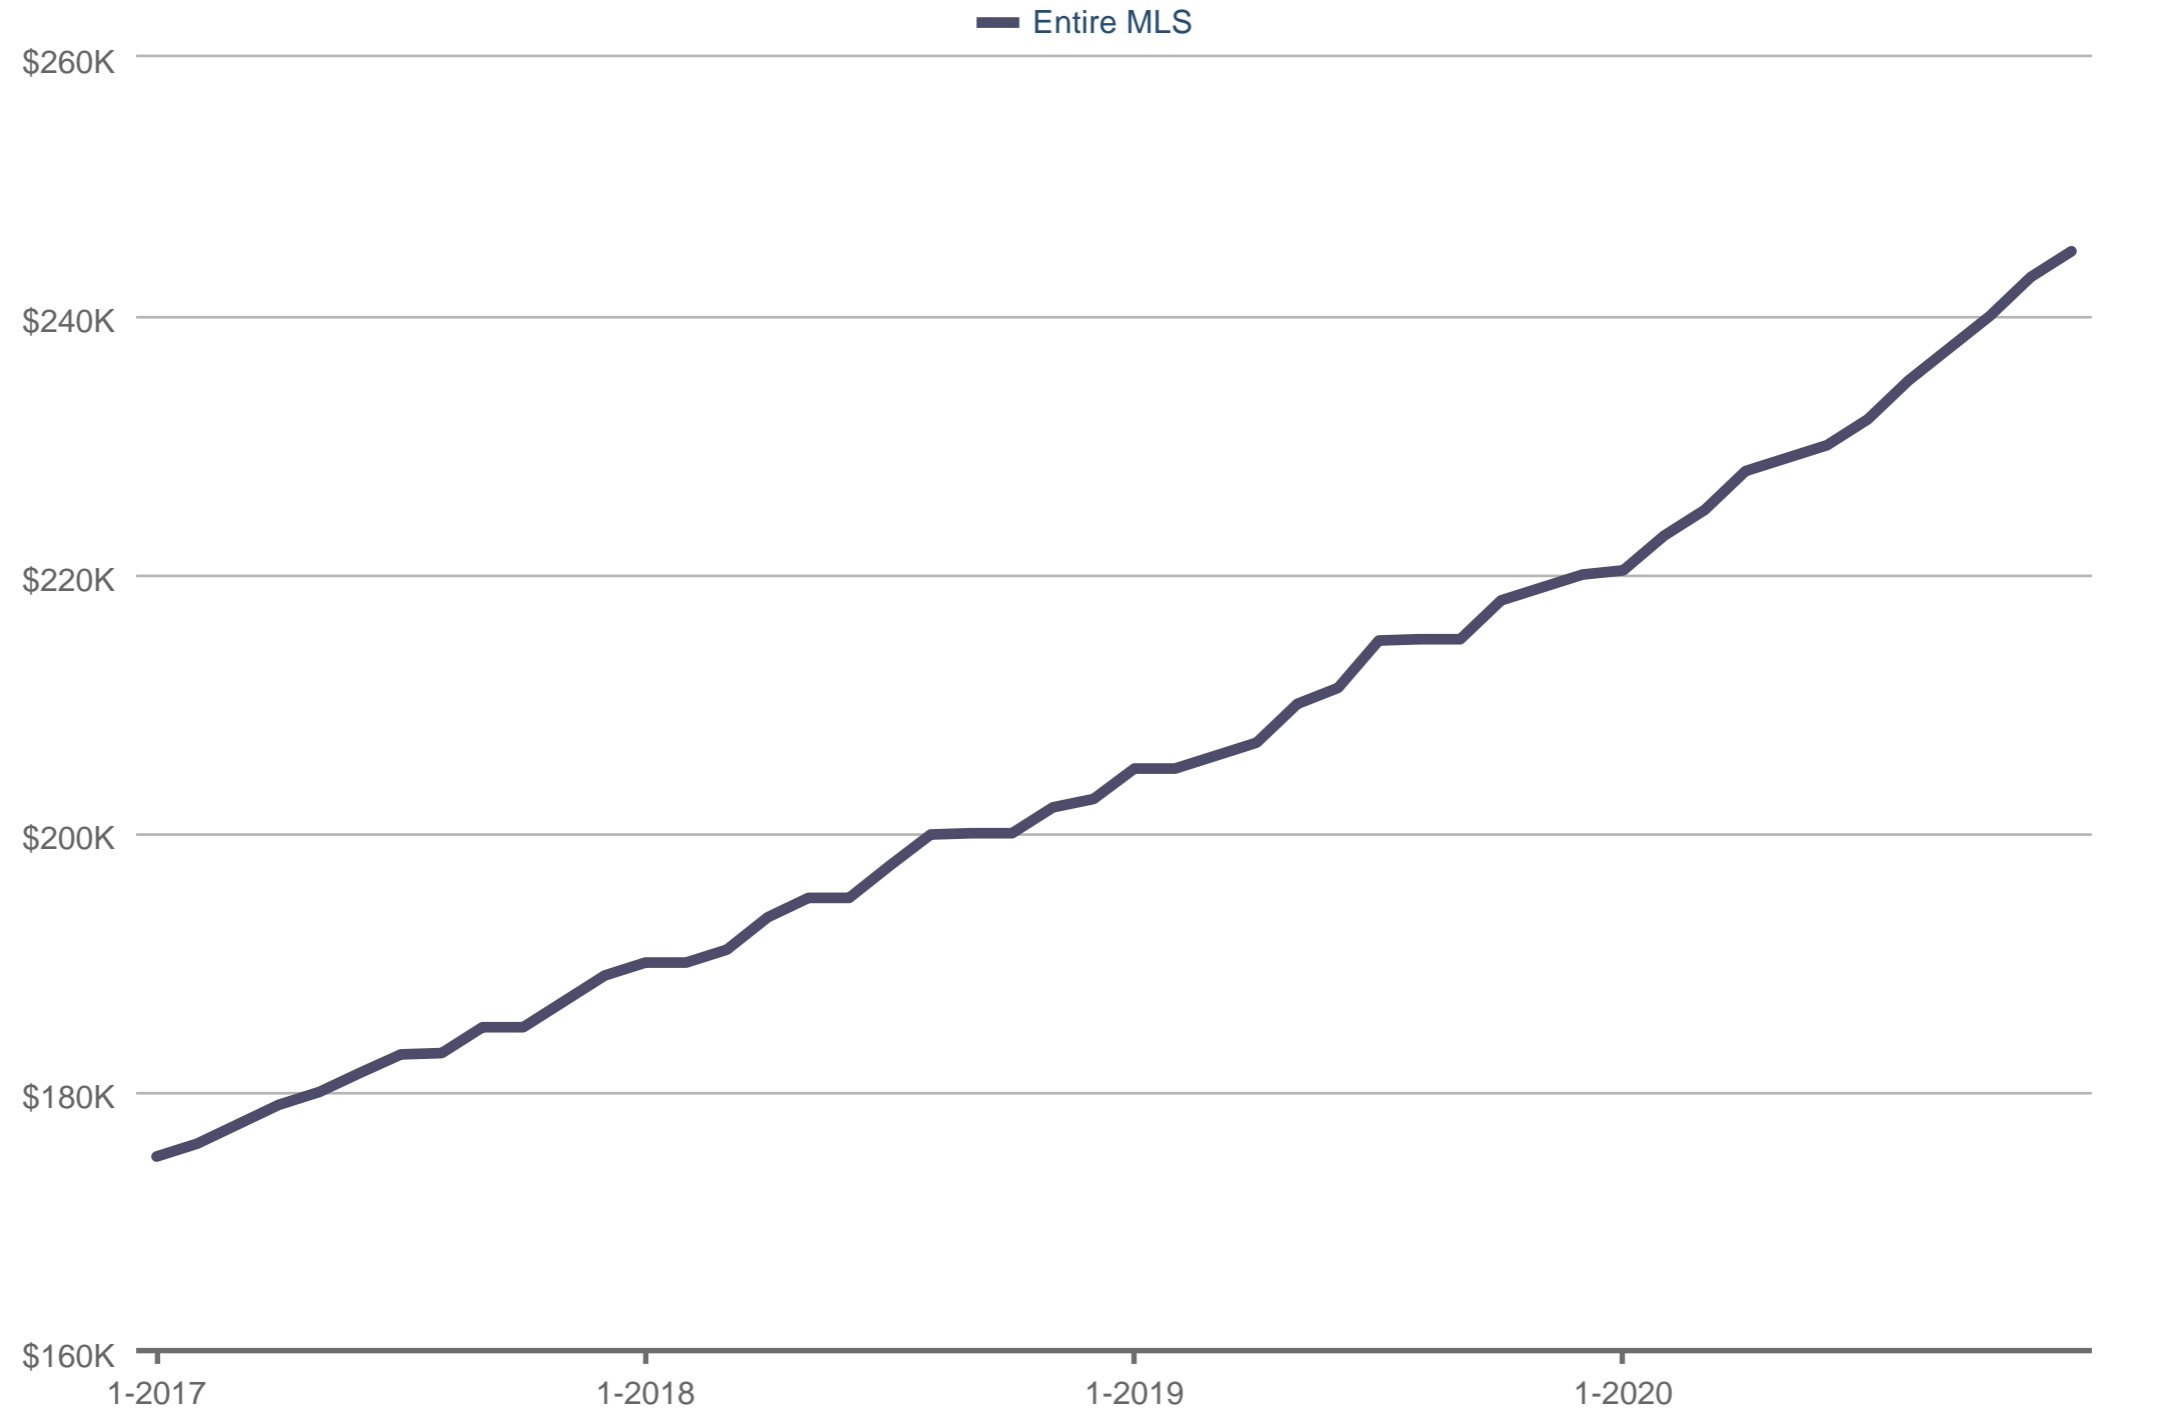

Median Sales Price

Each data point is 12 months of activity. Data is from January 16, 2021.

All data from Multiple Listing Service of Southern Arizona. InfoSparks © 2021 ShowingTime.