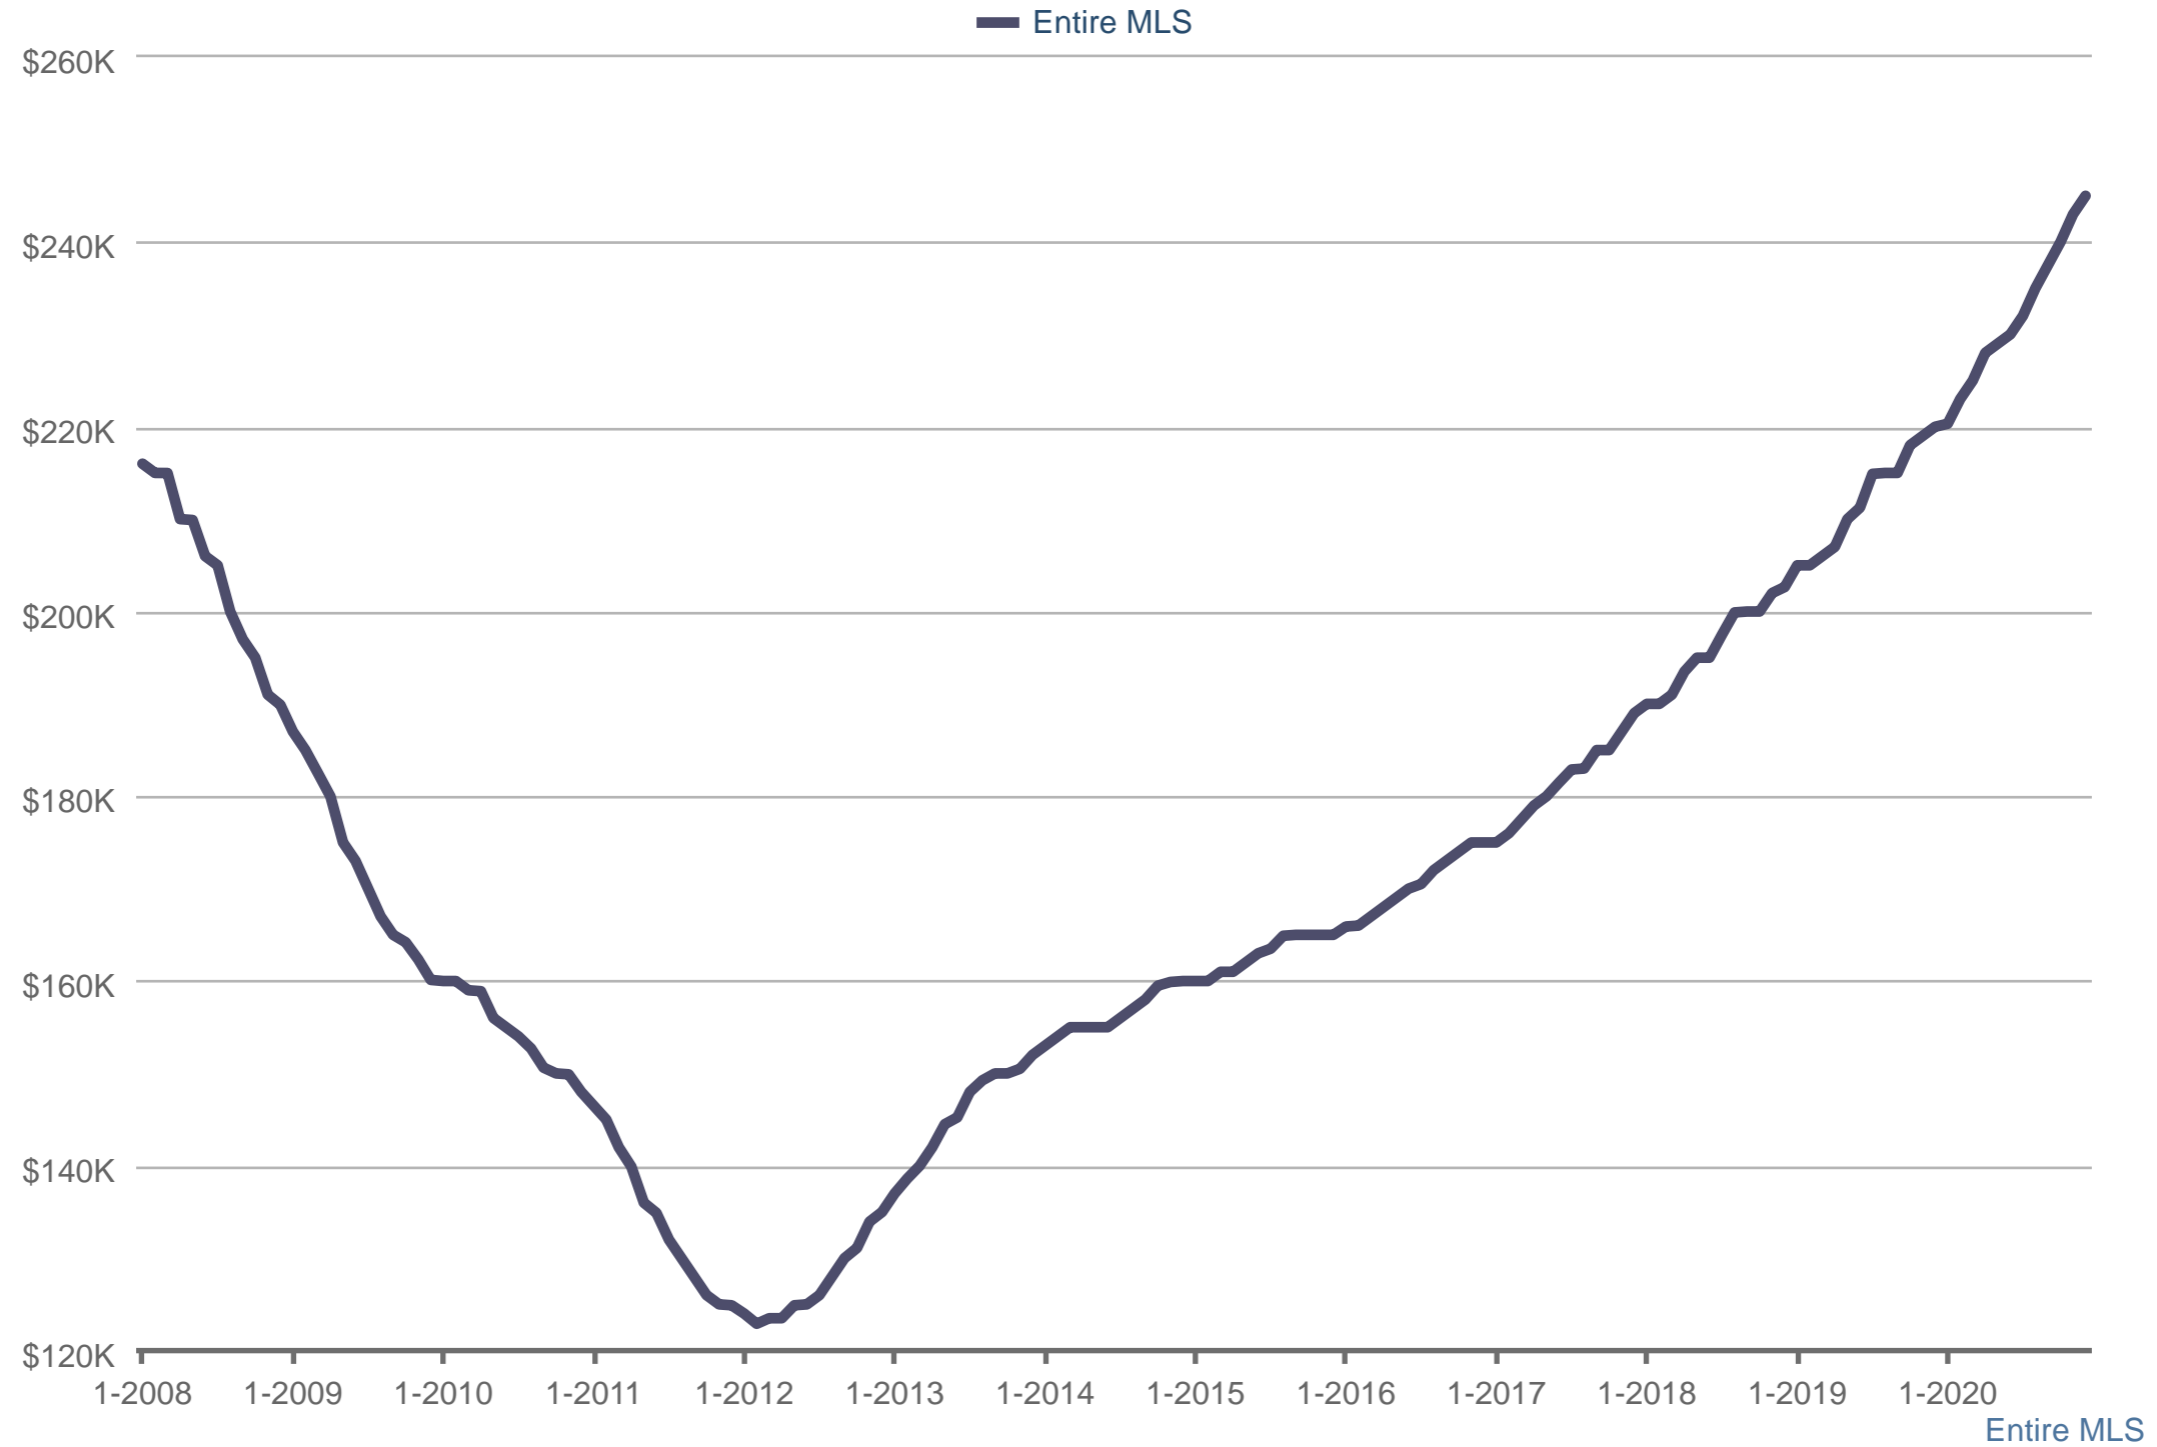

Median Sales Price

Each data point is 12 months of activity. Data is from January 17, 2021.