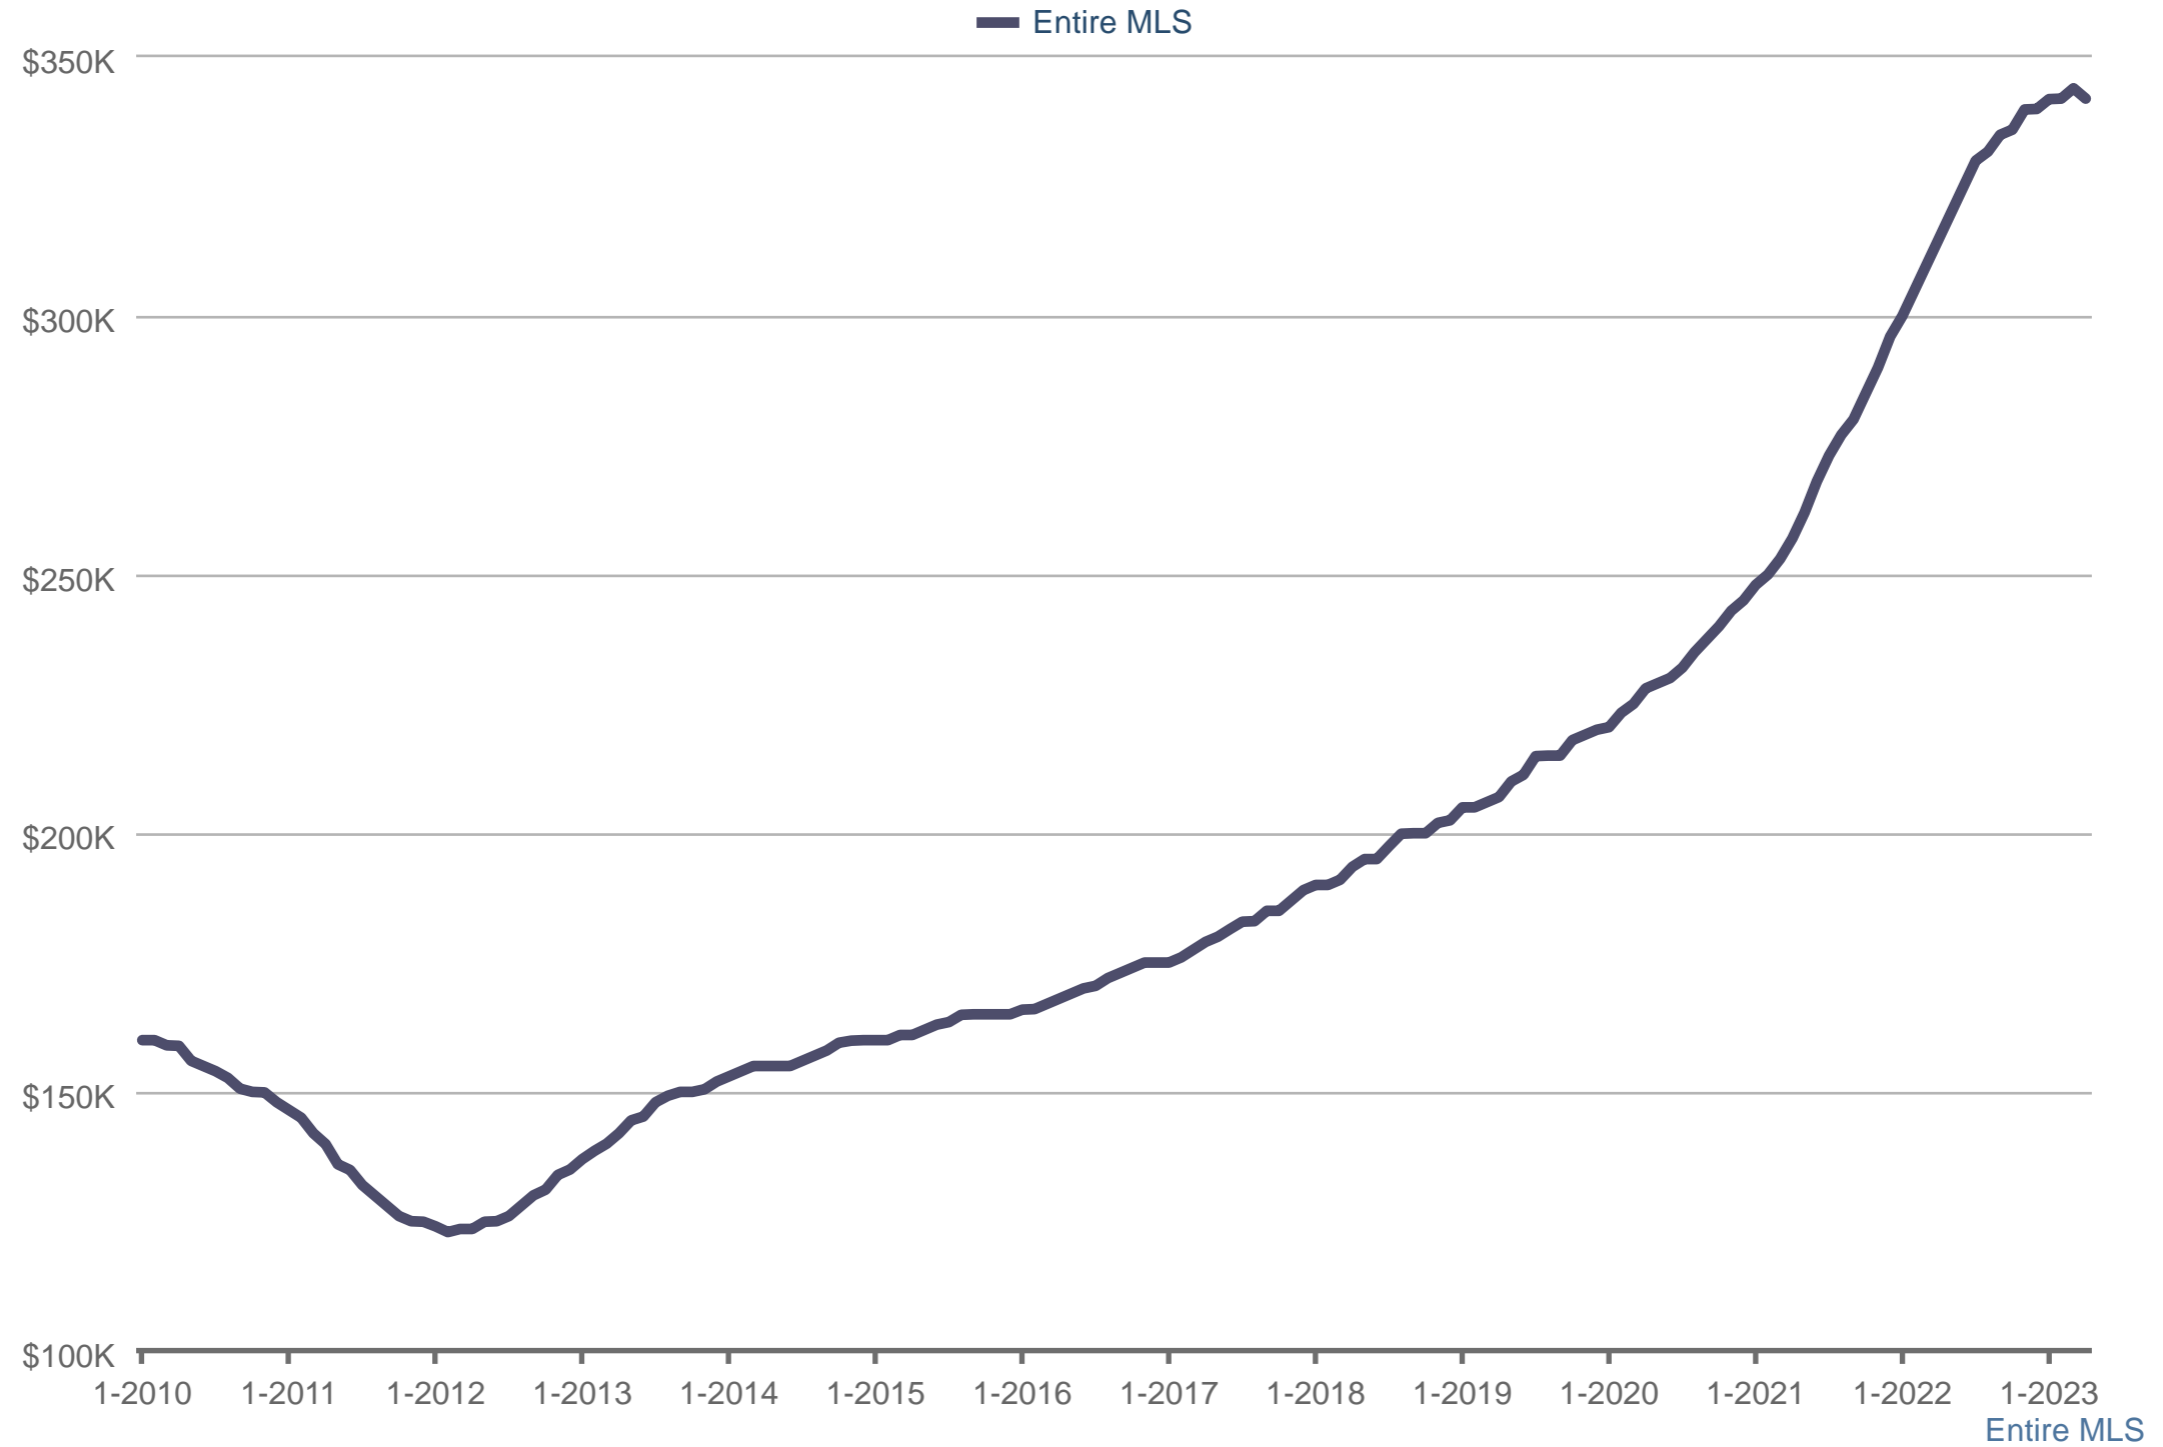

Median Sales Price

Each data point is 12 months of activity. Data is from May 31, 2023.